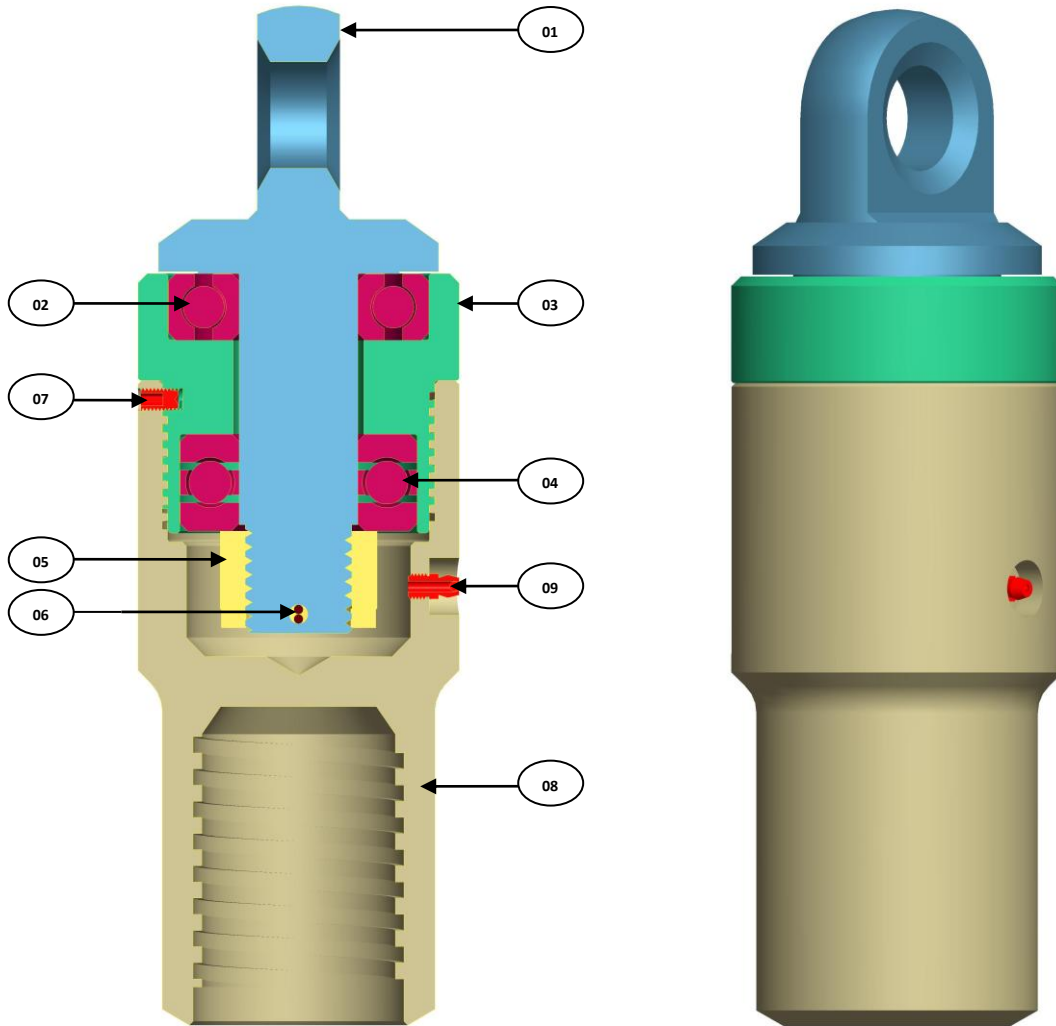

25K HOISTING PLUG

	ITEM DESCRIPTION	PART NUMBERS
1-9	25K HOISTING PLUG (NW D/R BOX)	38-00-100
1-9	25K HOISTING PLUG (NW D/R BOX) (LH)	38-00-110
1	25K HP SPINDLE	38-00-001
2	25K HP BEARING	38-00-002
3	25K HP BEARING HOUSING	38-00-003
4	25K HP THRUST BEARING	18-01-016
5	25K HP SLOTTED NUT	38-00-005
6	HP COTTER PIN	36-00-006
7	GRUB	38-00-007
8	25K HP ADAPTOR NW D/R BOX	38-00-008
8	25K HP ADAPTOR NW D/R BOX LH	38-00-011
9	GREASE FITTING	16-01-019